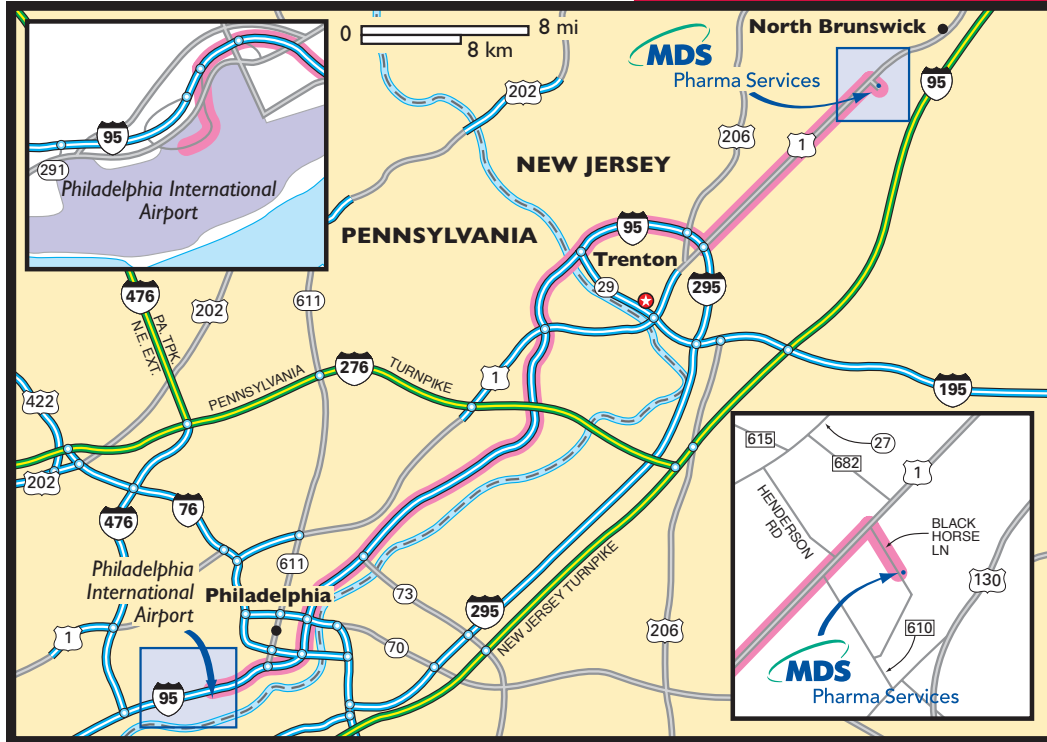

### Directions from Newark Liberty International Airport to MDS Pharma Services

Total distance: 30 miles Length of trip: 34 minutes

- Take NJ Turnpike South/I-95 South
- Take the RT-18 exit, Exit 9, to New Brunswick (US-1)/East Brunswick
- Bear right onto the RT-18 North ramp to New Brunswick (US-1)/Princeton/Trenton
- Bear right at RT-18
- Bear right onto the US-1 ramp to Trenton
- Continue on US-1 for approximately 7.5 miles
- Take Black Horse Lane exit
- Continue on Black Horse Lane approximately .5 mile, MDS Pharma Services is on the left

### Hotels:

■ **Marriot Residence Inn**  
4225 US Highway 1  
Princeton, NJ 08540  
Tel: 1-732-329-9600

■ **Courtyard by Marriot**  
3815 US Highway 1  
Princeton, NJ 08540  
Tel: 1-609-716-7662

■ **Hyatt Regency Princeton**  
102 Carnegie Center  
Princeton, NJ 08540  
Tel: 1-609-987-1234

### Directions from Philadelphia International Airport to MDS Pharma Services

Total distance: 63 miles Length of trip: 1 hour 16 minutes

- Take I-95 North for approximately 45 miles
- Take Exit 67 to New Brunswick(US-1)/Trenton
- Bear left on exit ramp to New Brunswick, US-1 North
- Continue on US-1 for approximately 16 miles
- Take Black Horse Lane exit
- Continue on Black Horse Lane approximately .5 mile, MDS Pharma Services is on the left