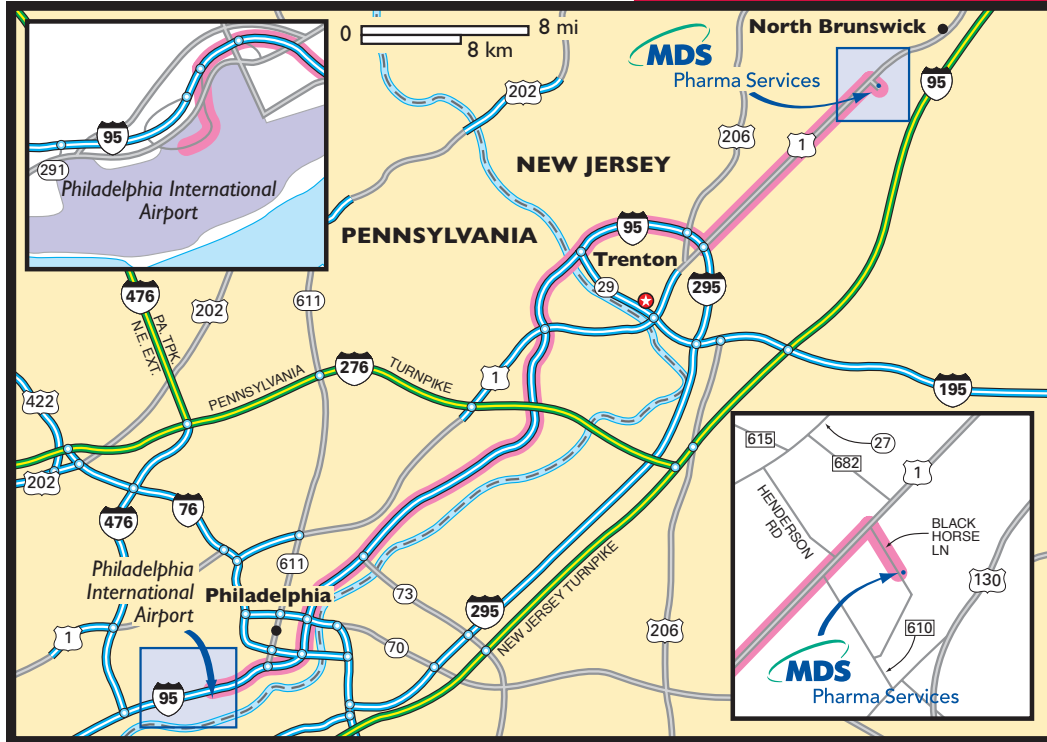

Directions from Newark Liberty International Airport to MDS Pharma Services

Total distance: 30 miles Length of trip: 34 minutes

- Take NJ Turnpike South/I-95 South
- Take the RT-18 exit, Exit 9, to New Brunswick (US-1)/East Brunswick
- Bear right onto the RT-18 North ramp to New Brunswick (US-1)/Princeton/Trenton
- Bear right at RT-18
- Bear right onto the US-1 ramp to Trenton
- Continue on US-1 for approximately 7.5 miles
- Take Black Horse Lane exit
- Continue on Black Horse Lane approximately .5 mile, MDS Pharma Services is on the left

Hotels:

■ **Marriot Residence Inn**
4225 US Highway 1
Princeton, NJ 08540
Tel: 1-732-329-9600

■ **Courtyard by Marriot**
3815 US Highway 1
Princeton, NJ 08540
Tel: 1-609-716-7662

■ **Hyatt Regency Princeton**
102 Carnegie Center
Princeton, NJ 08540
Tel: 1-609-987-1234

Directions from Philadelphia International Airport to MDS Pharma Services

Total distance: 63 miles Length of trip: 1 hour 16 minutes

- Take I-95 North for approximately 45 miles
- Take Exit 67 to New Brunswick(US-1)/Trenton
- Bear left on exit ramp to New Brunswick, US-1 North
- Continue on US-1 for approximately 16 miles
- Take Black Horse Lane exit
- Continue on Black Horse Lane approximately .5 mile, MDS Pharma Services is on the left